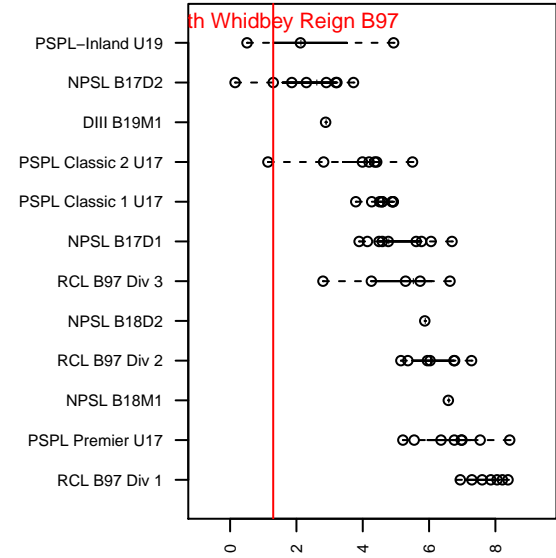

South Whidbey Reign B97

South Whidbey Youth SC
Clinton, WA
B97 total strength=1214
attack=3.35 defense=5.26
fall league = NPSL B17D2

alt names used:
SW REIGN U17

Venues played:
2014 NPSL B17D2

**attack and defense variance (black dot)
relative to other teams
and top 10 in region**

**attack and defense rating
relative to others at age
and all opponents in last 13 months**

Performance relative to 13 month average

Performance relative to 13 month average

date	home		away		venue	pred.home	pred.away
2014-11-23	South Whidbey Reign B97	1	ISC Gunners Select B97	3	2014 NPSL B17D2	0.80	1.18
2014-11-16	South Whidbey Reign B97	1	Vashon Riptide B97	2	2014 NPSL B17D2	1.08	2.17
2014-11-09	TPCJSA Thunder B97	3	South Whidbey Reign B97	0	2014 NPSL B17D2	3.38	0.63
2014-11-02	South Whidbey Reign B97	1	FWFC White B97	1	2014 NPSL B17D2	1.87	0.84
2014-10-26	South Whidbey Reign B97	0	Newport FC Nova B97	2	2014 NPSL B17D2	0.52	1.95
2014-10-19	ISC Gunners Select B97	1	South Whidbey Reign B97	1	2014 NPSL B17D2	1.18	0.80
2014-10-12	Vashon Riptide B97	2	South Whidbey Reign B97	3	2014 NPSL B17D2	2.17	1.08
2014-10-05	NWSC Islanders B97	3	South Whidbey Reign B97	0	2014 NPSL B17D2	1.91	0.63
2014-09-28	FWFC White B97	1	South Whidbey Reign B97	1	2014 NPSL B17D2	0.84	1.87
2014-09-21	Newport FC Nova B97	1	South Whidbey Reign B97	2	2014 NPSL B17D2	1.95	0.52
2014-09-14	South Whidbey Reign B97	0	TPCJSA Thunder B97	3	2014 NPSL B17D2	0.63	3.38
2014-09-07	South Whidbey Reign B97	1	Santos FC B97	1	2014 NPSL B17D2	0.55	2.03